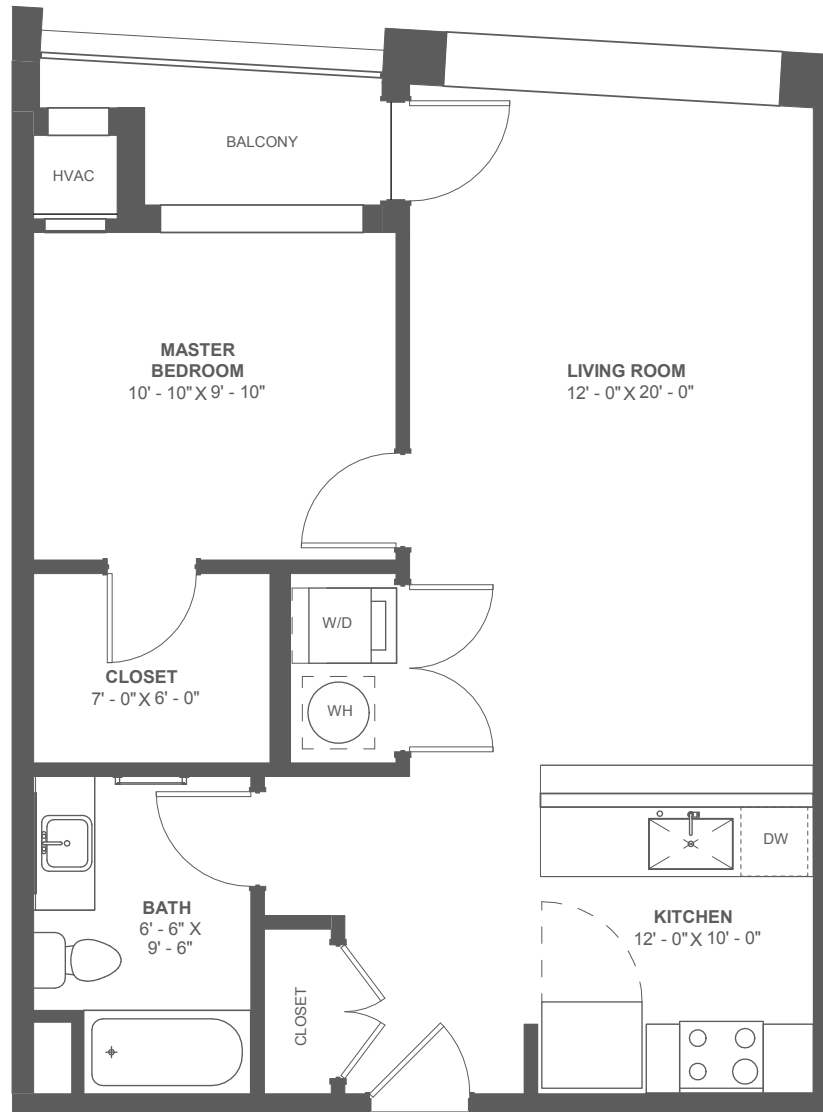

Baldwin

1 Bed / 1 Bath

720-815

Sq.Ft.

CHURCH
+ STATE

2818 Church Ave. | Cleveland, OH 44113

216-245-9080 | www.livechurchandstate.com

**Dimensions and square footage shown are approximate and pricing/availability is subject to change.*