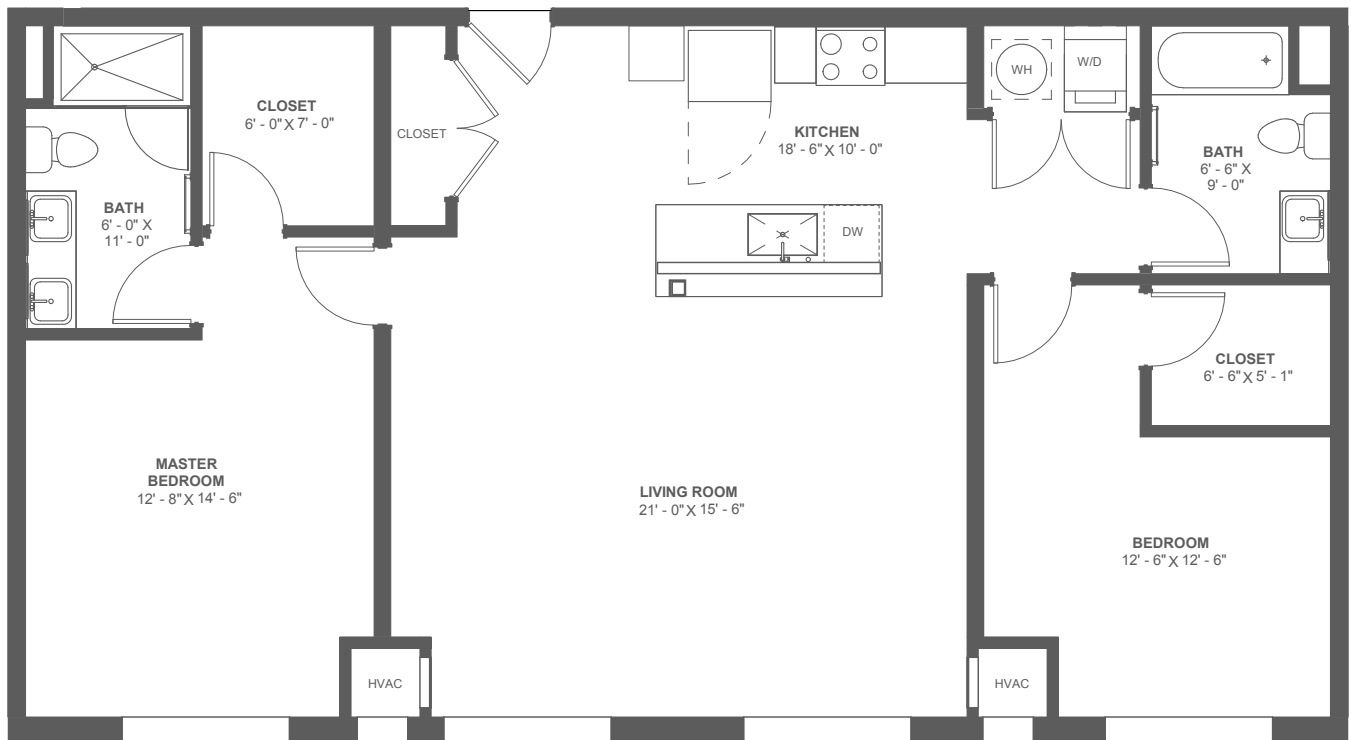

Derrida

2 Bed / 2 Bath

1275

Sq.Ft.

CHURCH
+ STATE

2818 Church Ave. | Cleveland, OH 44113

216-245-9080 | www.livechurchandstate.com

**Dimensions and square footage shown are approximate and pricing/availability is subject to change.*