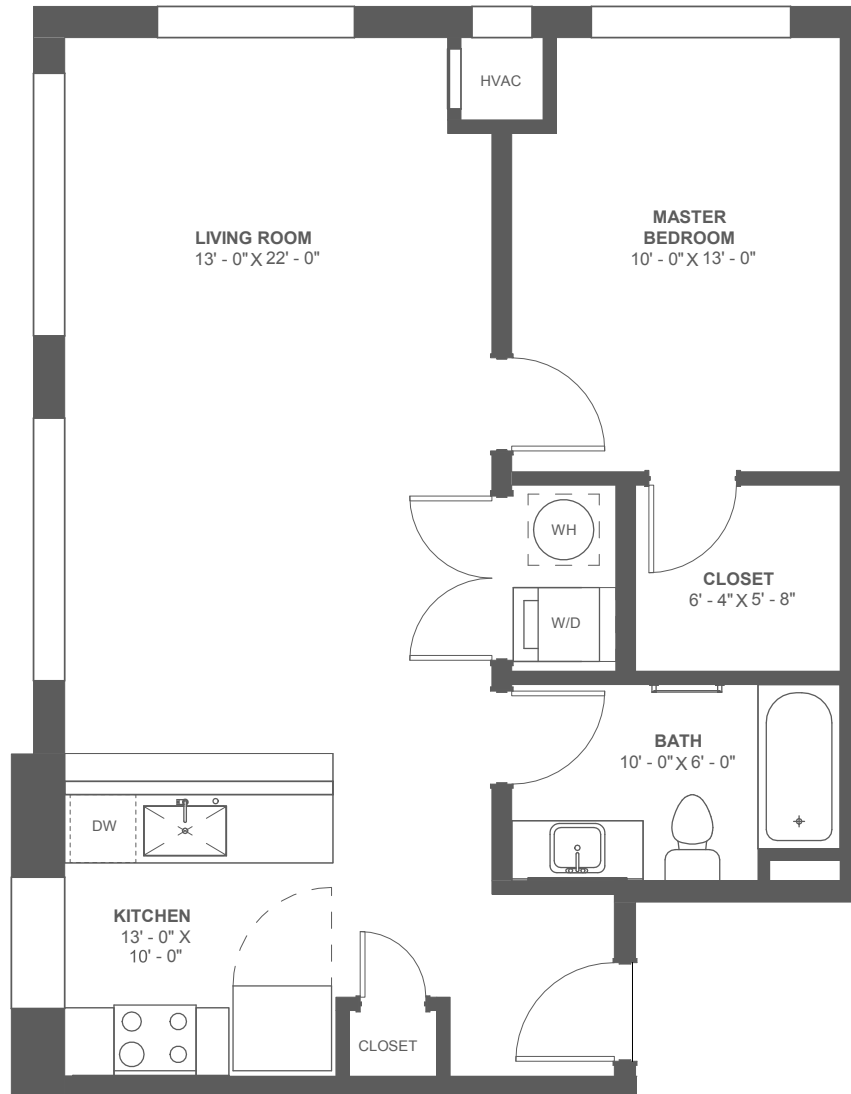

Descartes

1 Bed / 1 Bath

780-790

Sq.Ft.

CHURCH
+ STATE

2818 Church Ave. | Cleveland, OH 44113

216-245-9080 | www.livechurchandstate.com

**Dimensions and square footage shown are approximate and pricing/availability is subject to change.*