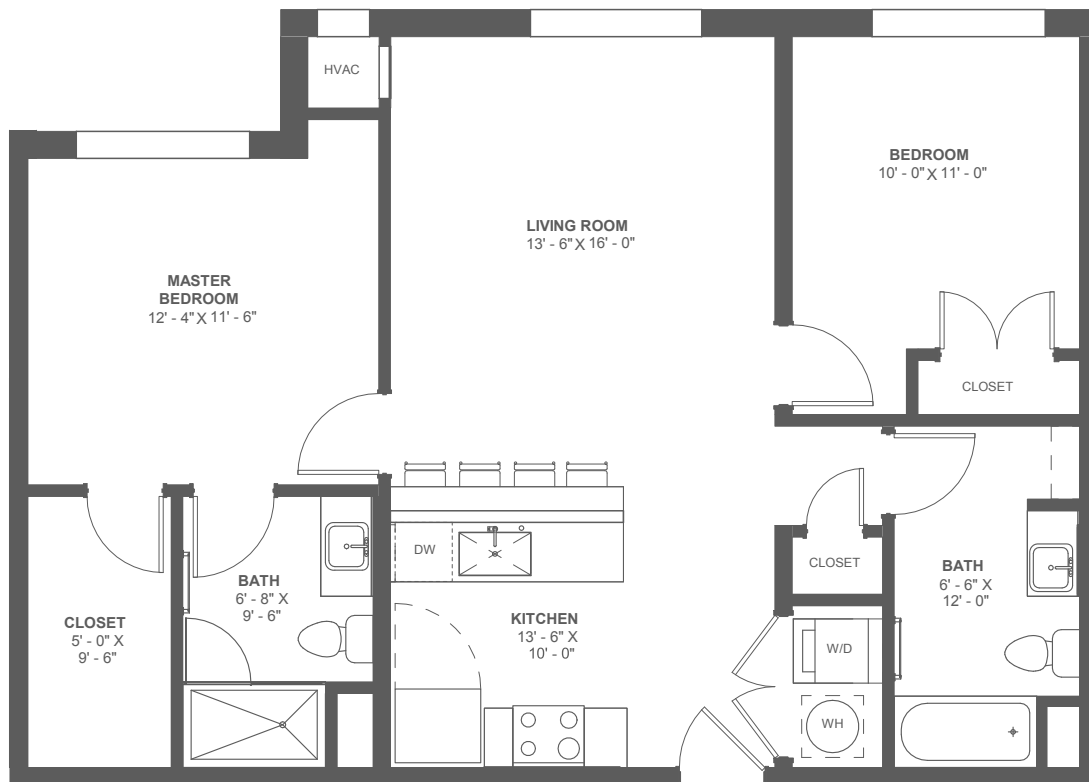

# Foucault

2 Bed / 2 Bath

975-990

Sq.Ft.

CHURCH  
+ STATE

2818 Church Ave. | Cleveland, OH 44113

216-245-9080 | [www.livechurchandstate.com](http://www.livechurchandstate.com)

*\*Dimensions and square footage shown are approximate and pricing/availability is subject to change.*