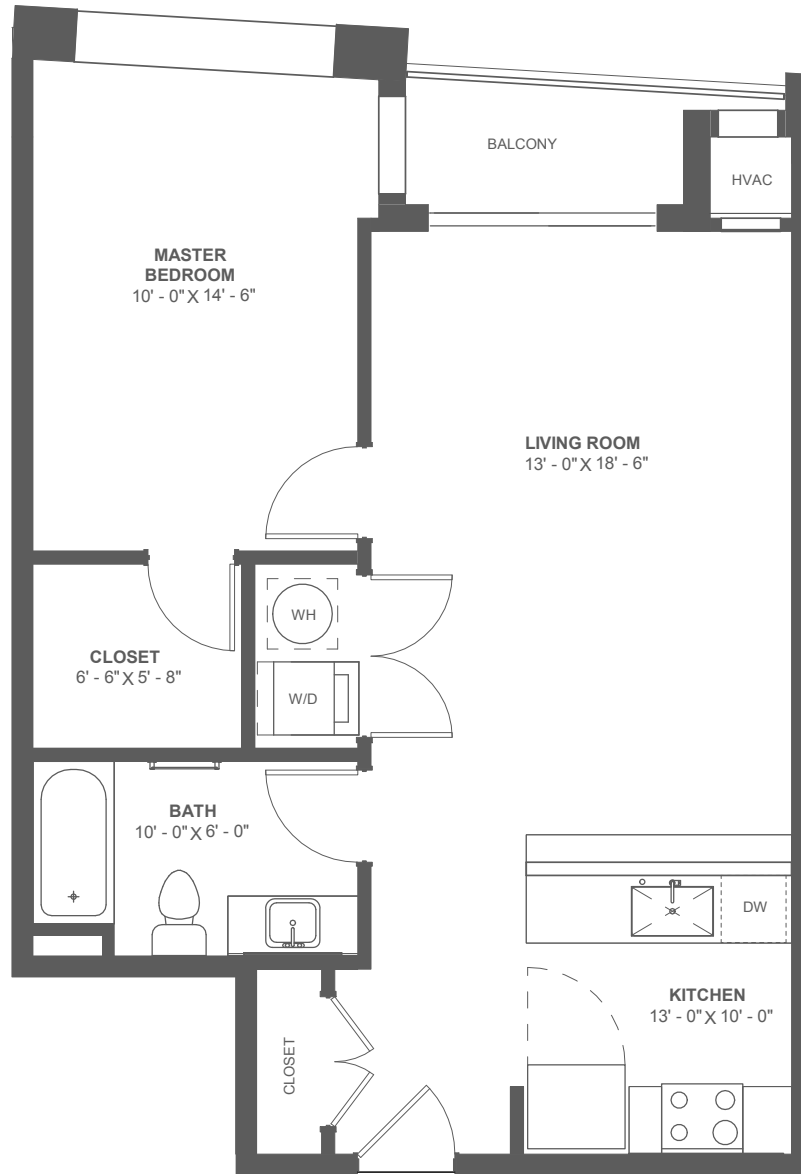

Hegel

1 Bed / 1 Bath

740-750
Sq.Ft.

CHURCH
+ STATE

2818 Church Ave. | Cleveland, OH 44113

216-245-9080 | www.livechurchandstate.com

**Dimensions and square footage shown are approximate and pricing/availability is subject to change.*