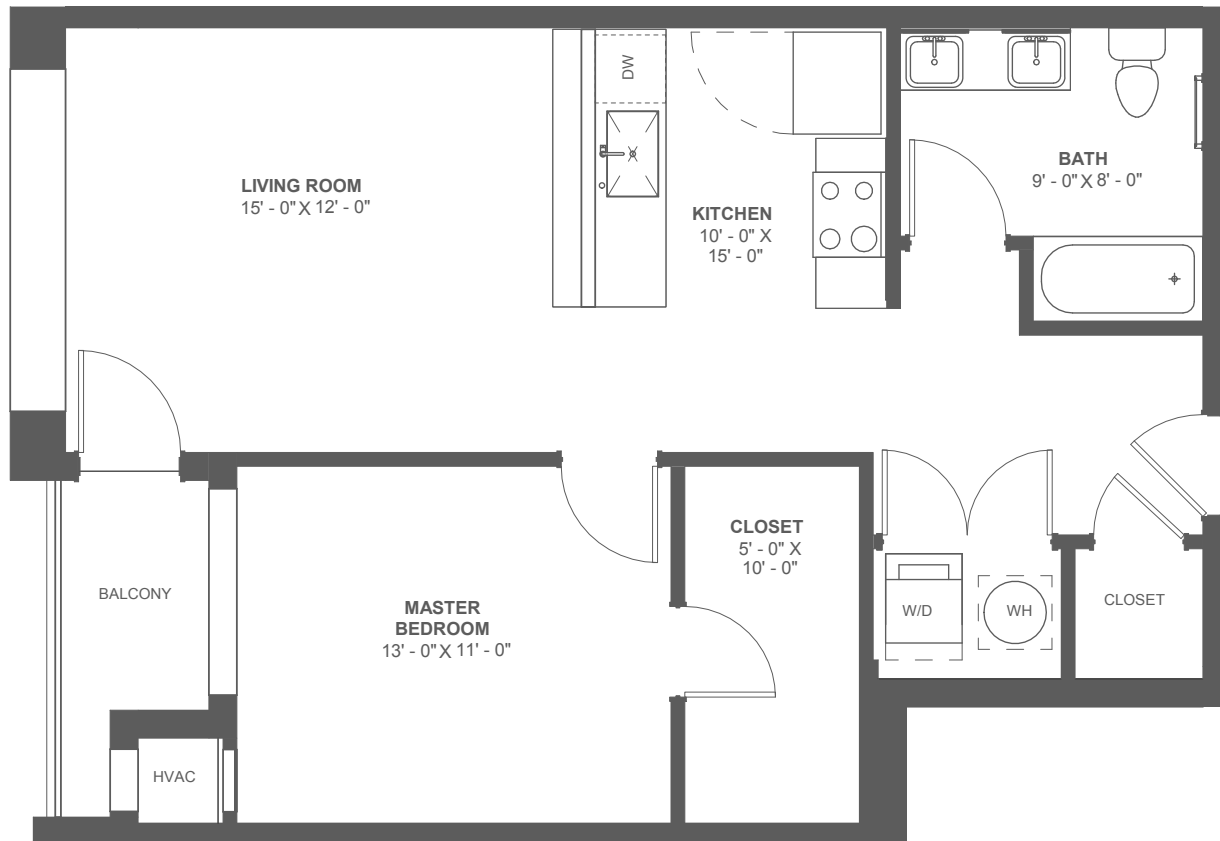

Hobbes

1 Bed / 1 Bath

755

Sq.Ft.

CHURCH
+ STATE

2818 Church Ave. | Cleveland, OH 44113

216-245-9080 | www.livechurchandstate.com

**Dimensions and square footage shown are approximate and pricing/availability is subject to change.*