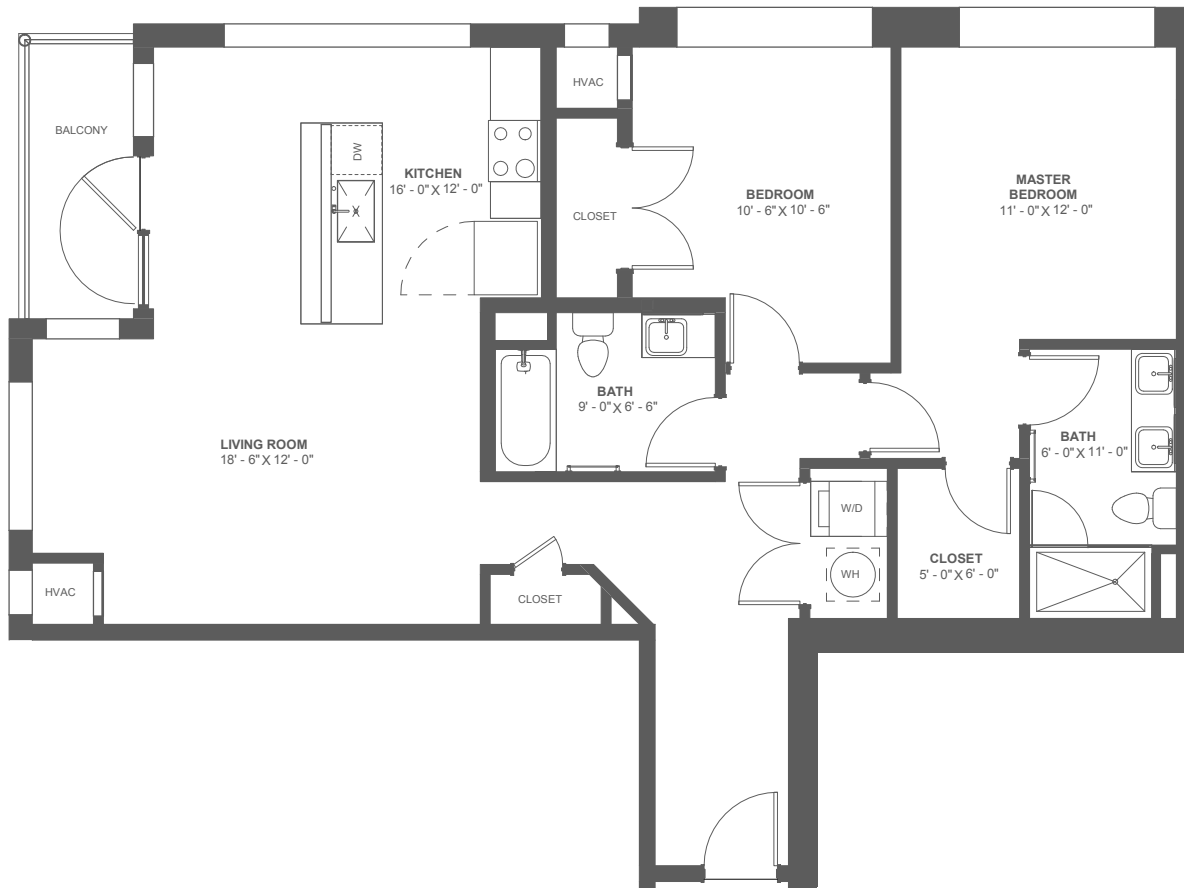

Hume

2 Bed / 2 Bath

1180-1250

Sq.Ft.

CHURCH
+ STATE

2818 Church Ave. | Cleveland, OH 44113

216-245-9080 | www.livechurchandstate.com

**Dimensions and square footage shown are approximate and pricing/availability is subject to change.*