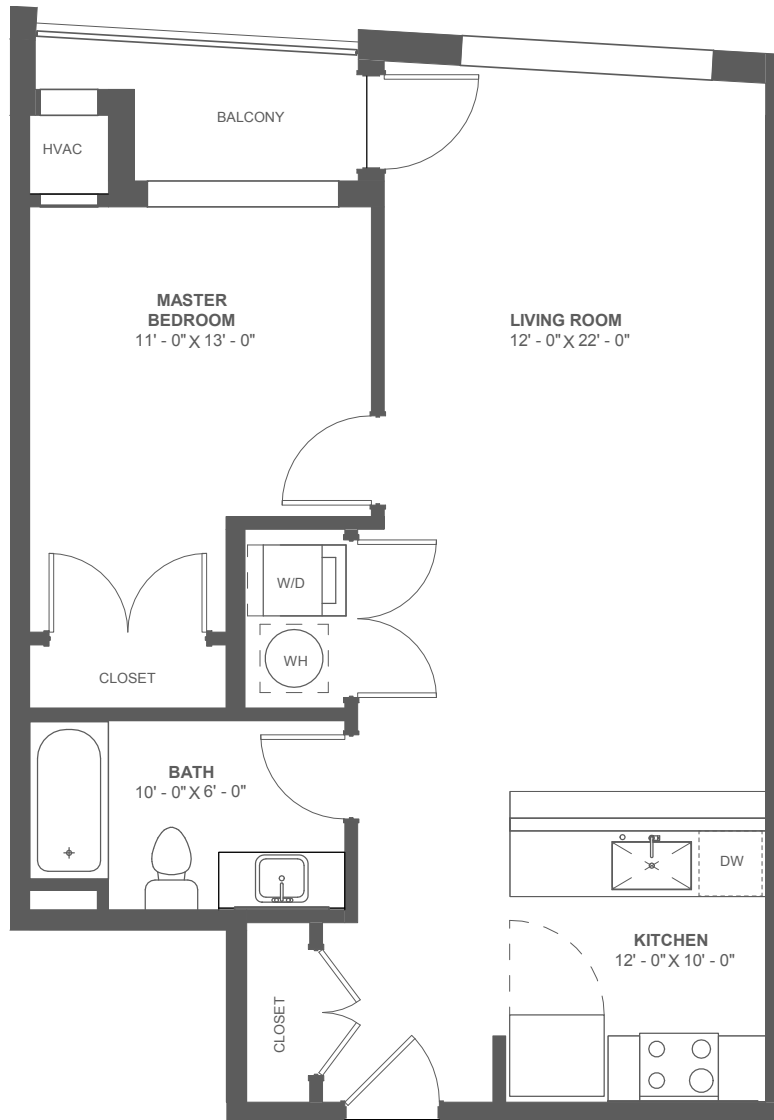

Kierkegaard

1 Bed / 1 Bath

740-750

Sq.Ft.

CHURCH
+ STATE

2818 Church Ave. | Cleveland, OH 44113

216-245-9080 | www.livechurchandstate.com

**Dimensions and square footage shown are approximate and pricing/availability is subject to change.*