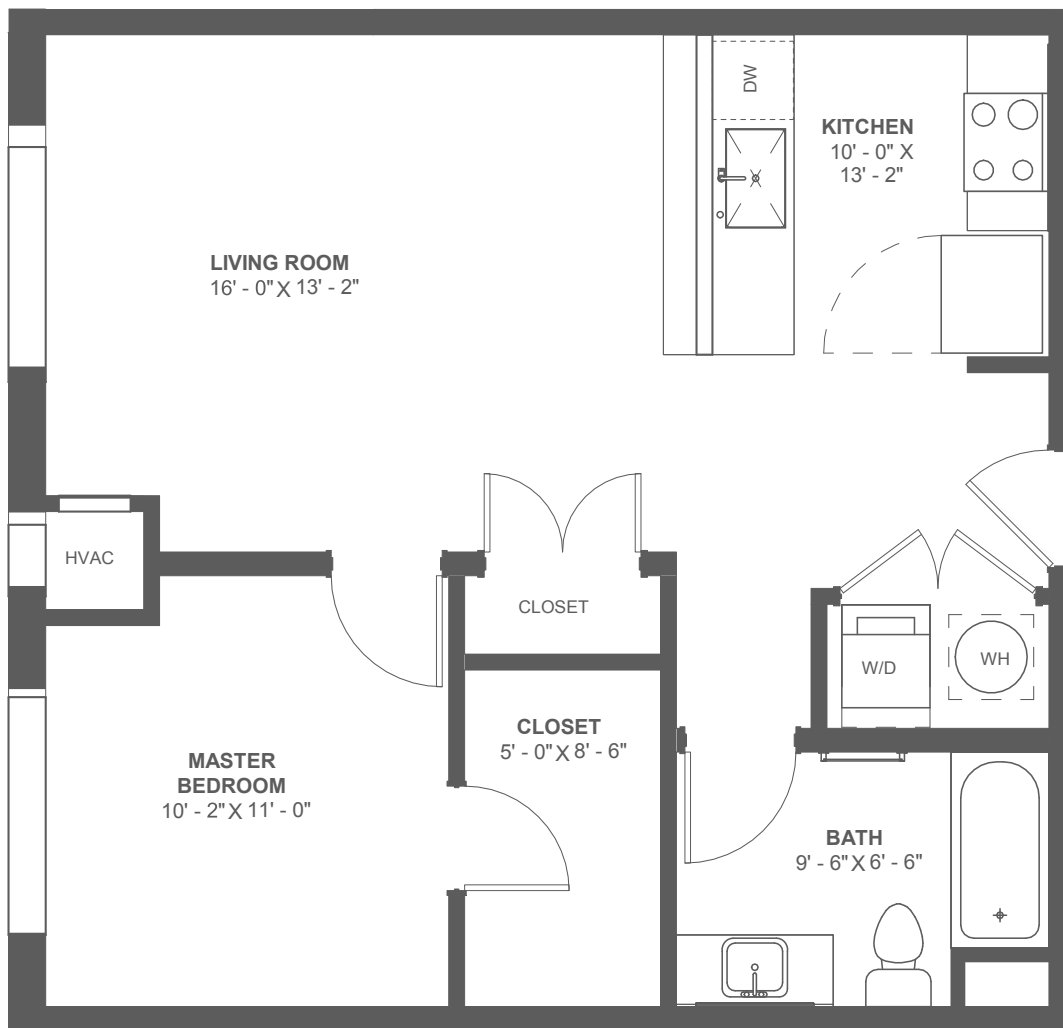

Locke

1 Bed / 1 Bath

690-700

Sq.Ft.

CHURCH
+ STATE

2818 Church Ave. | Cleveland, OH 44113

216-245-9080 | www.livechurchandstate.com

**Dimensions and square footage shown are approximate and pricing/availability is subject to change.*