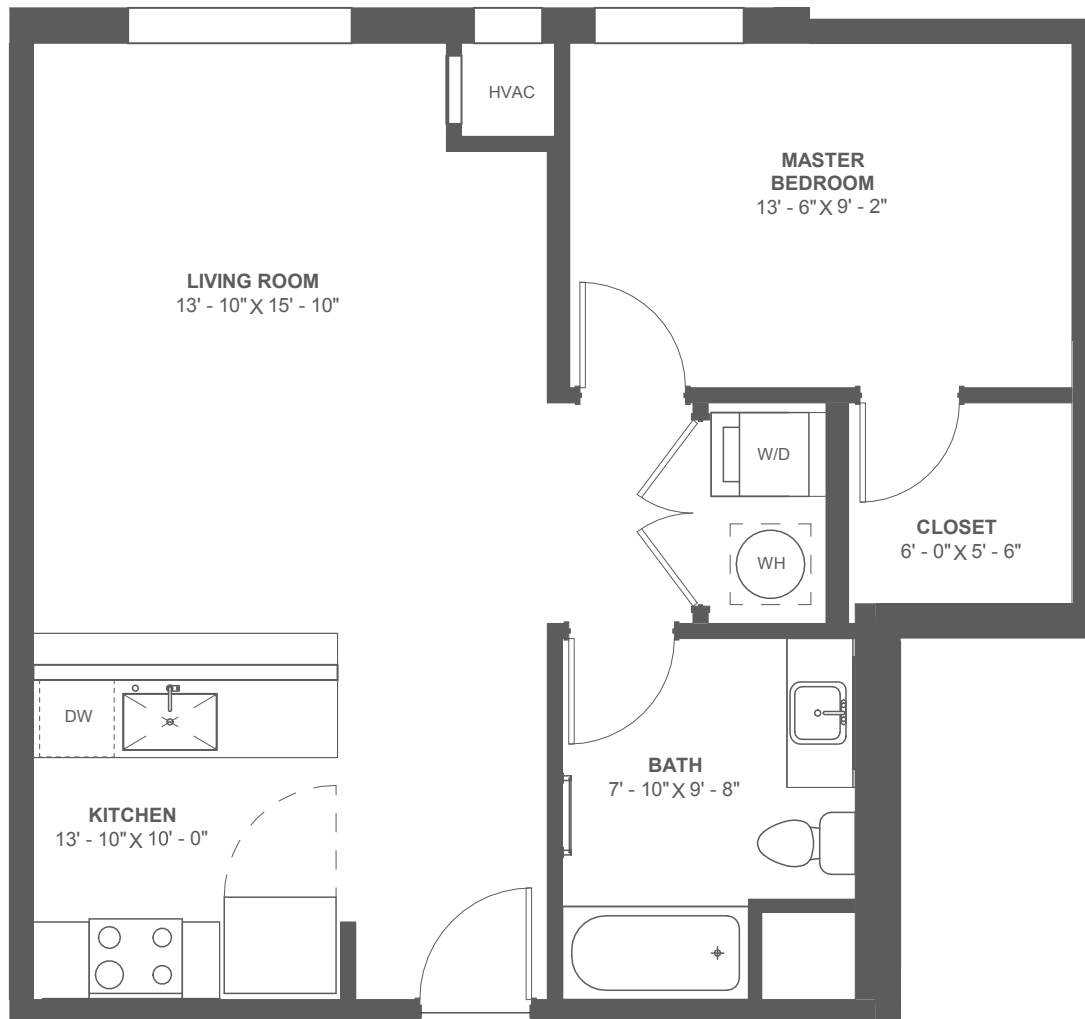

Nietzsche

1 Bed / 1 Bath

690-700

Sq.Ft.

CHURCH
+ STATE

2818 Church Ave. | Cleveland, OH 44113

216-245-9080 | www.livechurchandstate.com

**Dimensions and square footage shown are approximate and pricing/availability is subject to change.*