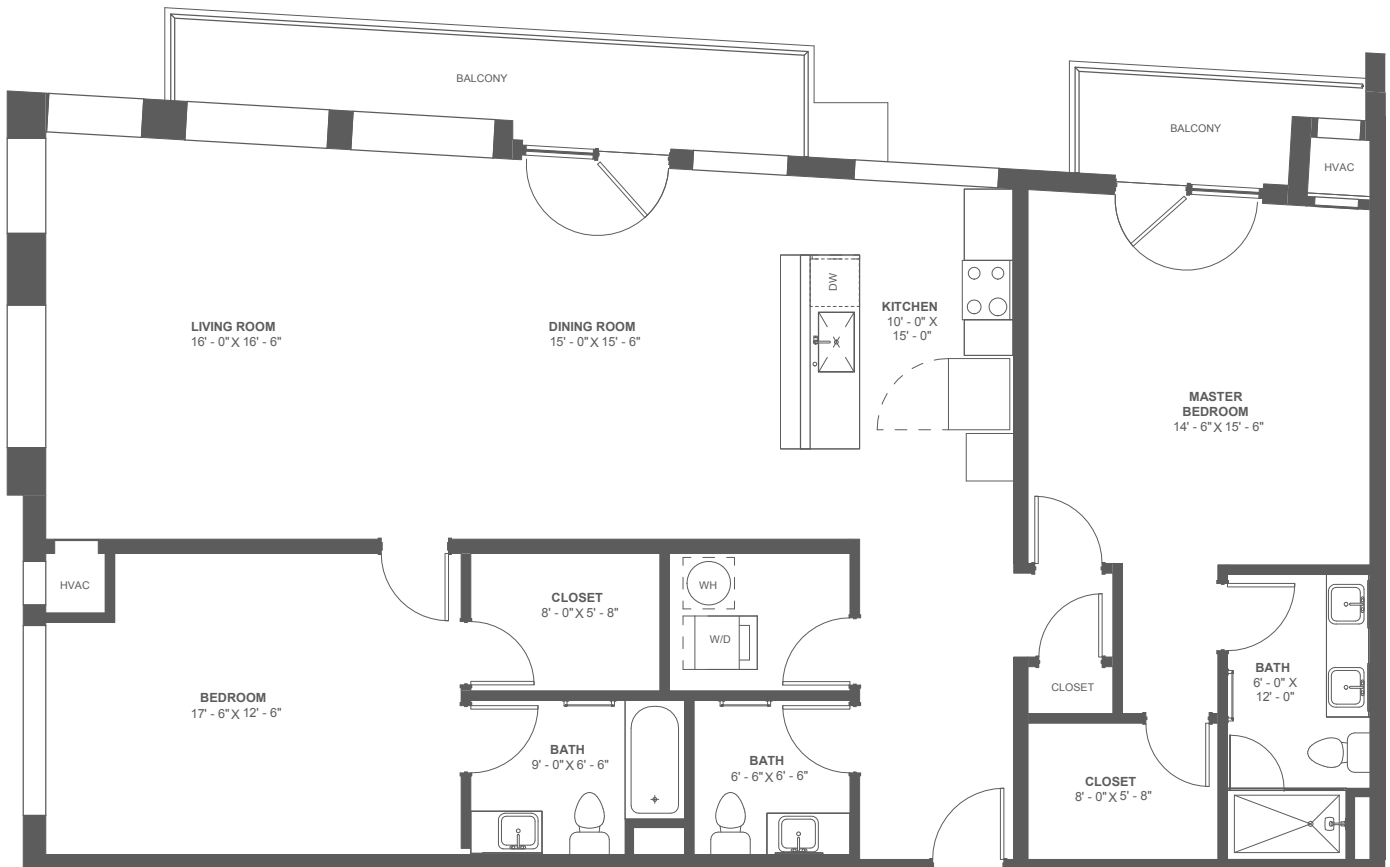

Rousseau

2 Bed / 2.5 Bath

1761

Sq.Ft.

CHURCH
+ STATE

2818 Church Ave. | Cleveland, OH 44113

216-245-9080 | www.livechurchandstate.com

**Dimensions and square footage shown are approximate and pricing/availability is subject to change.*