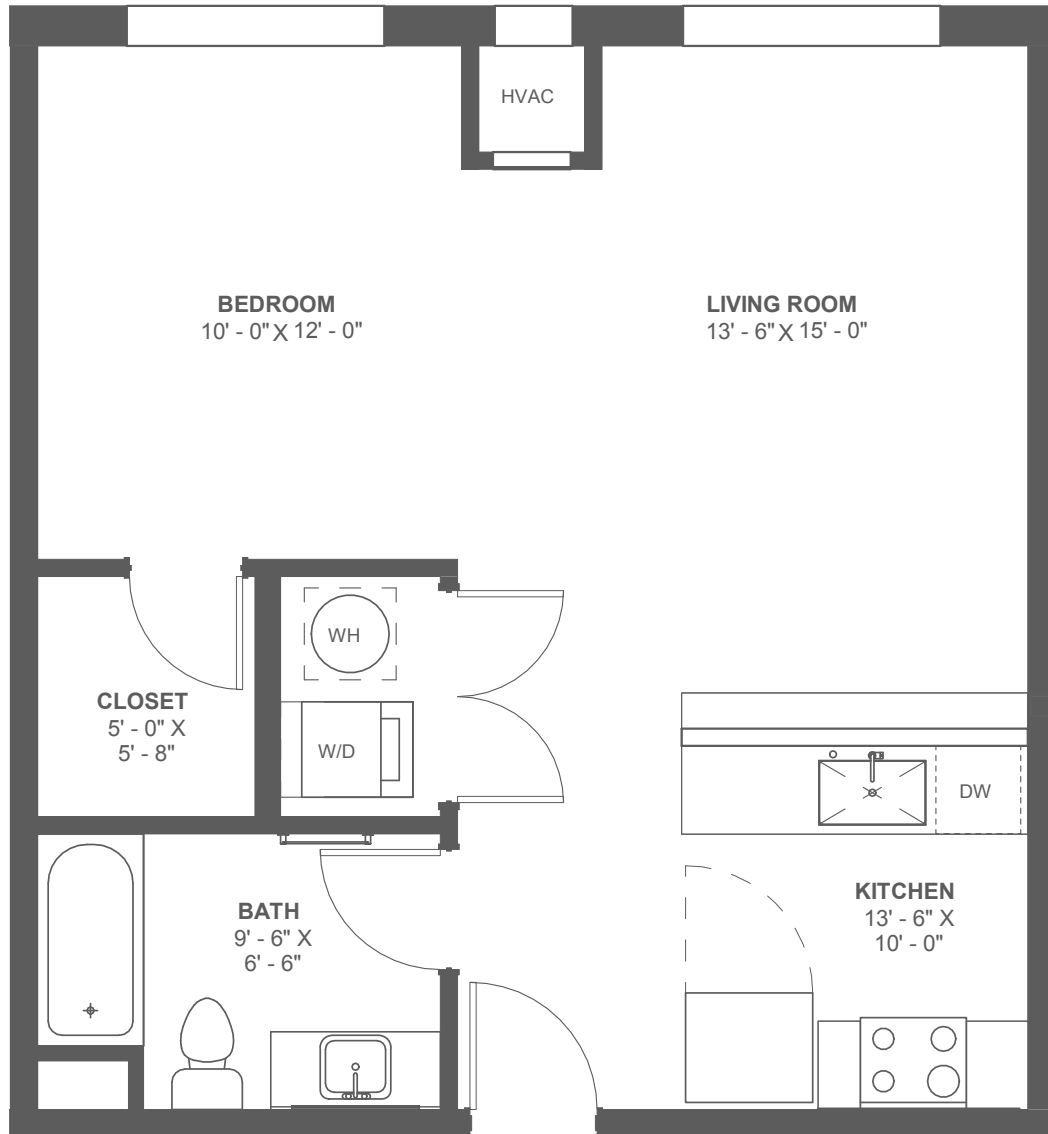

Sartre

Studio / 1 Bath

635-675

Sq.Ft.

CHURCH
+ STATE

2818 Church Ave. | Cleveland, OH 44113

216-245-9080 | www.livechurchandstate.com

**Dimensions and square footage shown are approximate and pricing/availability is subject to change.*