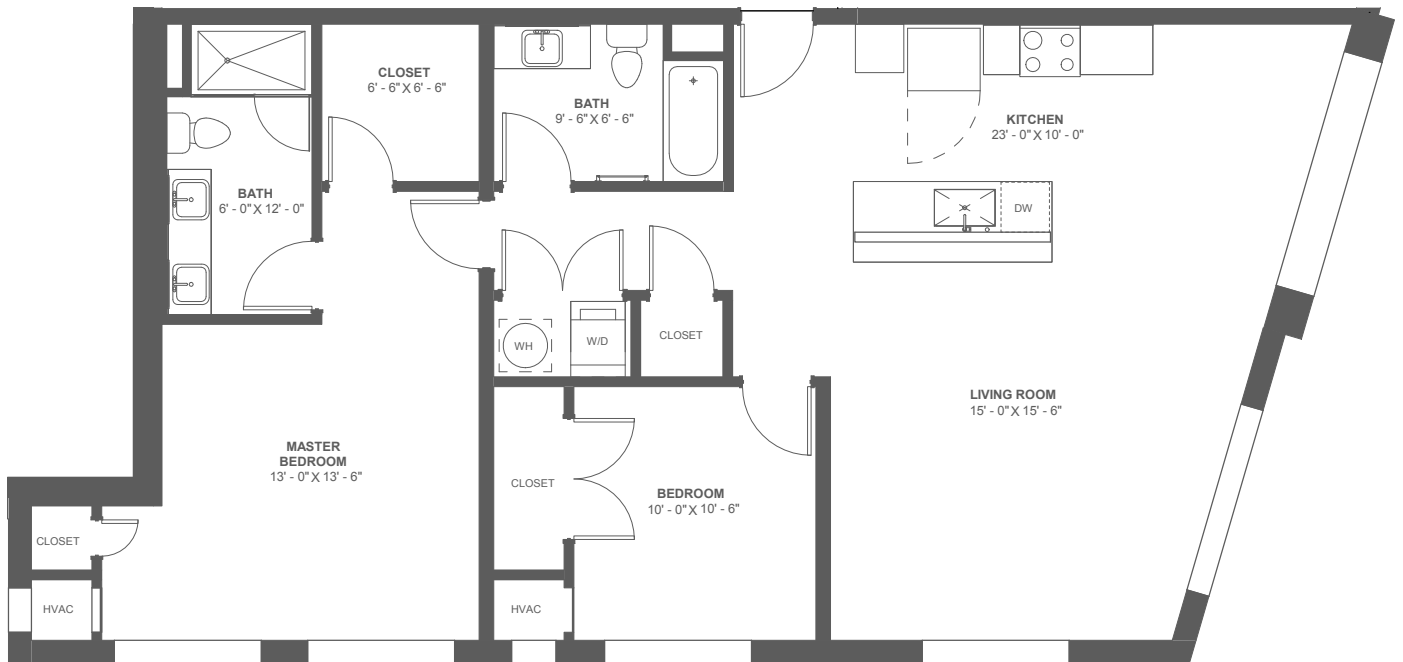

Sontag

2 Bed / 2 Bath

1270-1290

Sq.Ft.

CHURCH
+ STATE

2818 Church Ave. | Cleveland, OH 44113

216-245-9080 | www.livechurchandstate.com

**Dimensions and square footage shown are approximate and pricing/availability is subject to change.*